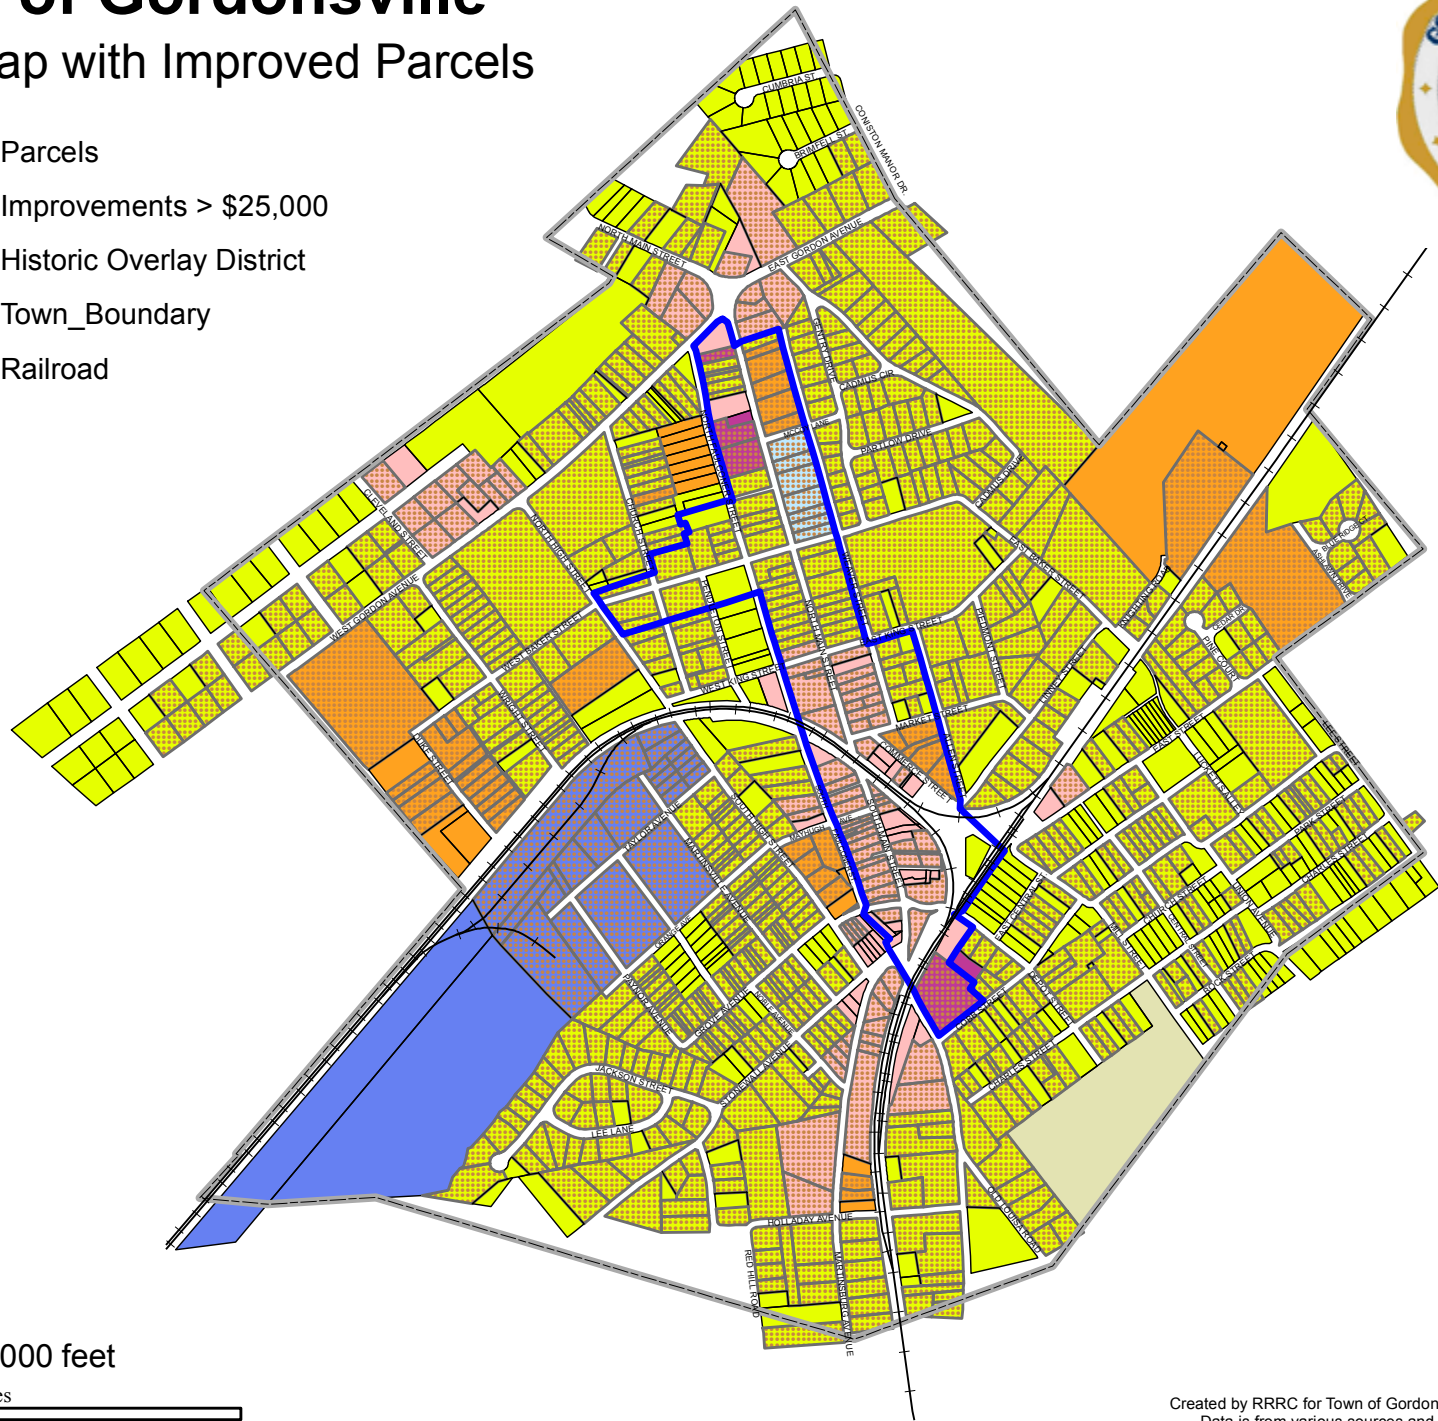

Town of Gordonsville

Zoning Map with Improved Parcels

- ZONING**
- Parcels
 - R1
 - R2
 - R3
 - R4
 - B1
 - B2
 - M1
 - Improvements > \$25,000
 - Historic Overlay District
 - Town_Boundary
 - Railroad

1 inch = 1,000 feet